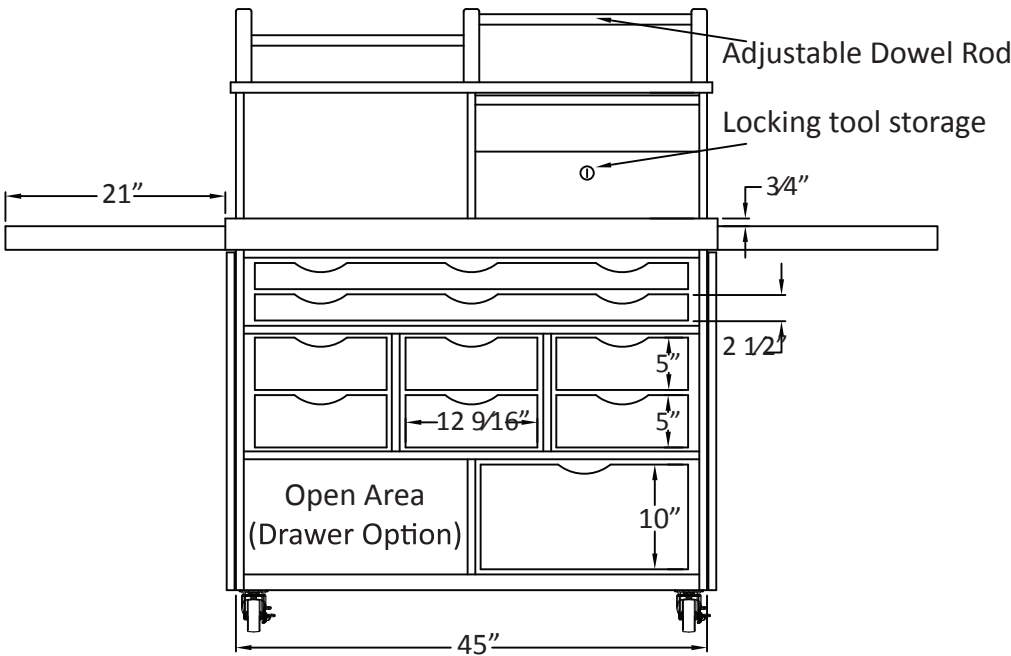

Mobile Work Station

Our mobile work station means business. Use it anywhere inside or outside of your store. Any place that needs an extra work surface.

Features:

- Slide out side wings nearly double your work space.
- Locking doors and storage to keep everything safe and secure when needed.
- Heavy duty casters.
- Ribbon dispenser.
- Plenty of storage, with special flat file for tissue paper.

Pull out wings on full extension slides

9 Drawers		Mobile Workstation
Storage Hutch		