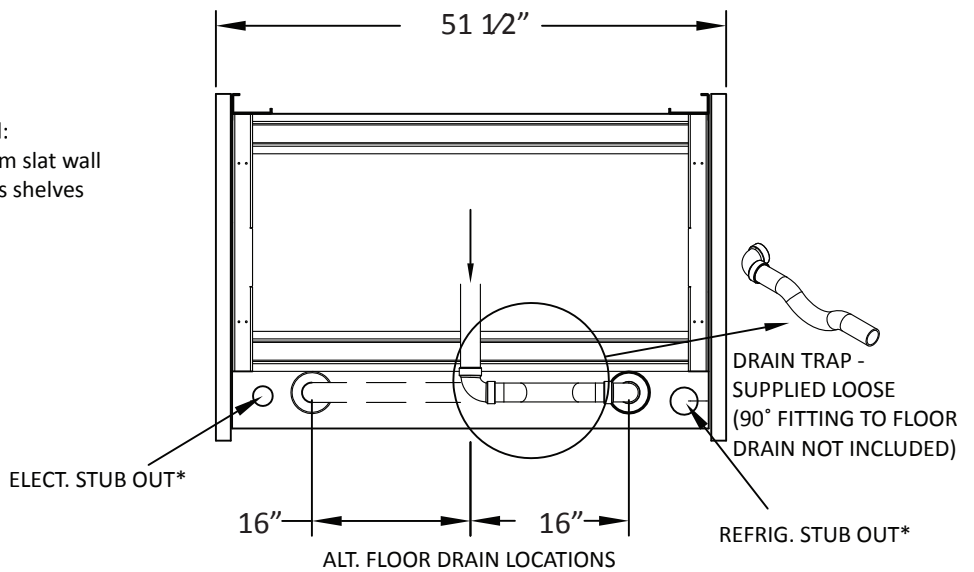

**FD-4 Shallow**

A new, space efficient footprint. Keep your flowers fresh, healthy and ready for sale with this refrigerated floral merchandiser.

**Features:**

- New 3 foot tub saves space and ensures easy customer access to your product.
- 2 stepped risers for bucket display.
- Optional mirrored slat wall.
- Shelving options available.

Available as a remote or self-contained unit.

Shown here: Remote unit with optional slat wall and glass shelf.

**Note:**

\* shown in standard location, alternate locations available

LIGHTS	1.1 AMP		FD 4 Shallow	
FANS	0.5 AMP	115V	1PH	60Hz
Defrost Cycle	2 times daily for 30 minutes each			
BTUs@+25°F	4,370	R-404A STANDARD		