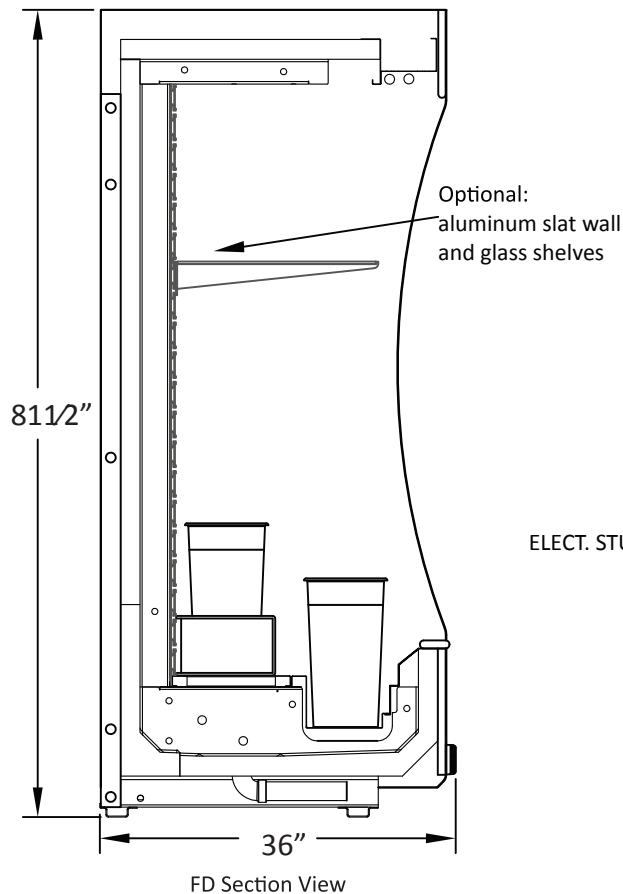

**FD-4 Shallow**

A new, space efficient footprint. Keep your flowers fresh, healthy and ready for sale with this refrigerated floral merchandiser.

**Features:**

- New 3 foot tub saves space and ensures easy customer access to your product.
- 2 stepped risers for bucket display.
- Optional mirrored slat wall.
- Shelving options available.

Available as a remote or self-contained unit.

Shown here: Remote unit with optional slat wall and glass shelf.

**Note:**

\* shown in standard location, alternate locations available

LIGHTS	1.1 AMP		FD 4 Shallow	
FANS	0.5 AMP	115V	1PH	60Hz
Defrost Cycle	2 times daily for 30 minutes each			
BTUs@+25°F	4,370	R-404A STANDARD		