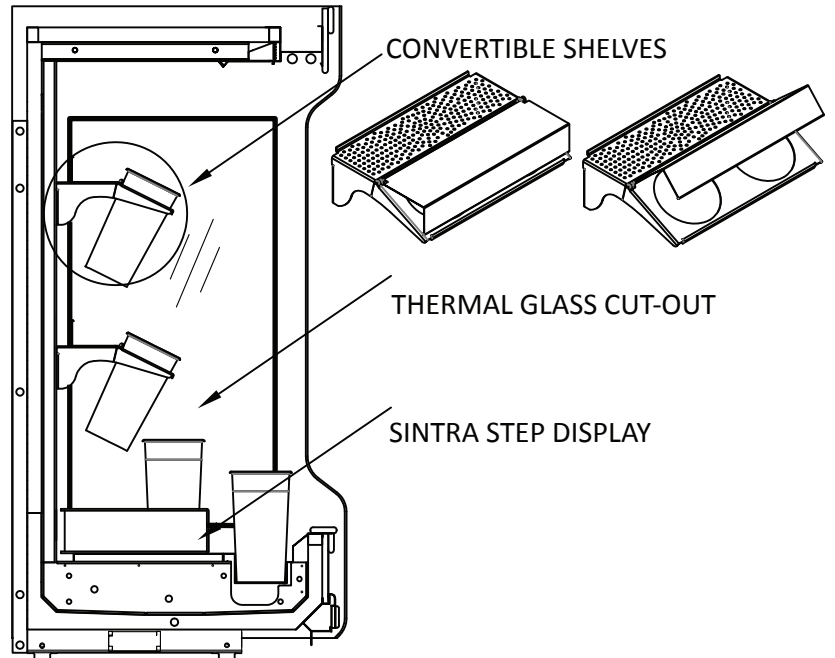

**Floraline Floralwall FD4-88**

Refrigerated floral display fixture includes:

- Tempered glass shelves or convertible shelving options
- Step risers with vases
- Ends: mirrored with thermal pane inserts
- T-8 lamps
- Exterior trim and colors to your specification
- Ball valves & set valve
- CPC temperature sensor; inlet & out sensors
- One year parts warranty

ELECT. STUB OUT\*      ALT. FLOOR DRAIN      REFRIG. STUB OUT\*

LIGHTS	1.1 AMP		FD-4 88'	
FANS	0.5 AMP	115V	1PH	60HZ
H <sub>2</sub> O Transformer	1.5 AMP MAX			
BTU'S@+25°F	6,950		R-404A STANDARD	

Floraline Display Products Corporation - [www.floraline.com](http://www.floraline.com)