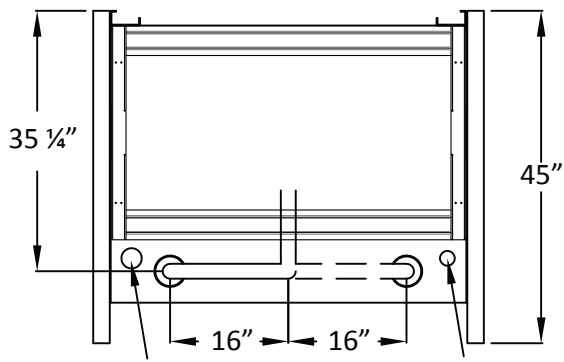

**Floraline Floralwall FD4-88**

Refrigerated floral display fixture includes:

- Tempered glass shelves or convertible shelving options
- Step risers with vases
- Ends: mirrored with thermal pane inserts
- T-8 lamps
- Exterior trim and colors to your specification
- Ball valves & set valve
- CPC temperature sensor; inlet & out sensors
- One year parts warranty