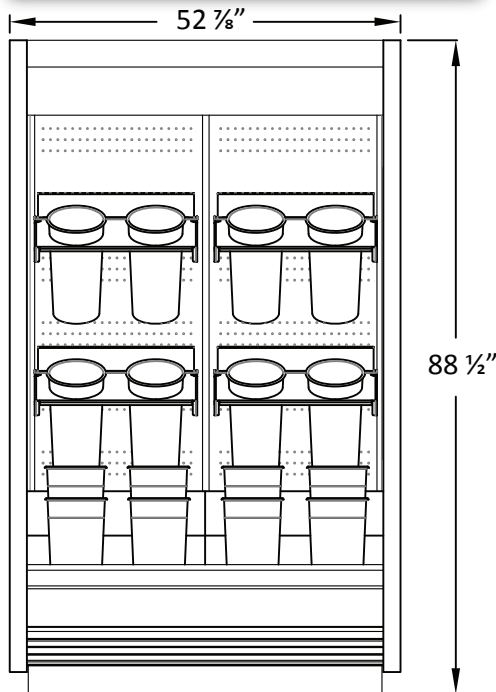

**Floraline Floralwall FD4-88**

Refrigerated floral display fixture includes:

- Tempered glass shelves or convertible shelving options
- Step risers with vases
- Ends: mirrored with thermal pane inserts
- T-8 lamps
- Exterior trim and colors to your specification
- Ball valves & set valve
- CPC temperature sensor; inlet & out sensors
- One year parts warranty