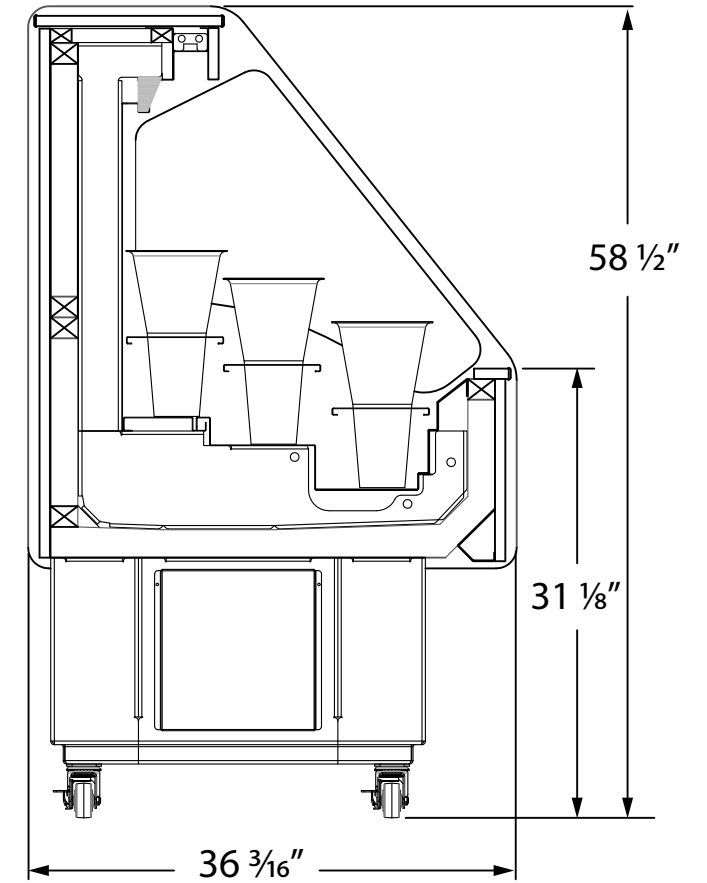

**Floraline Floralwall
MP4' - Self-Contained
Mobile Merchandiser**

Our self-contained solution that still packs the Floraline Floral Care System for long lasting flowers to drive that impulse purchase.

Features:

- •Soft Air Flow Environment - evenly distributed refrigerated floral envelope.
- •Controlled low air temperature range.
- •Prefilter on air intake for cooling efficiency and easy maintenance.
- •Over temp alarm.
- •Polyurethane foamed in place insulation.
- •Your choice of laminate and trim packages to match any color palette.
- •Self-Contained, Plug and Display!

Capacity: 18 vases.

MP4 Mobile Mini SC				
FANS	0.5 AMP	115V	1PH	60Hz
Compressor		115V	1PH	60Hz
RLA	3.65 AMP			
Box Fans	0.37 AMP	115V	1PH	60Hz
Evap Pan	5.0 AMP	115V	1PH	60Hz
LED Lights	.06 AMP			
Total AMP	9.58 AMP			
BTUs@+25°F	1,760		R-404A STANDARD	
Defrost Cycle - 3 times daily for 20 minutes each				
Dedicated 115V / 15 amp service REQUIRED				

Floraline Display Products Corporation - www.floraline.com

38160 Western Parkway Willoughby, Ohio 44904 Phone: (440) 975-9449 or 800-239-3722 Fax: (440) 918-9043

Disclaimer Notice: Product specifications, drawings, materials, construction methods, pricing and availability subject to change without notice.

Floraline Display Products Corporation - www.floraline.com

38160 Western Parkway Willoughby, Ohio 44904 Phone: (440) 975-9449 or 800-239-3722 Fax: (440) 918-9043

Disclaimer Notice: Product specifications, drawings, materials, construction methods, pricing and availability subject to change without notice.