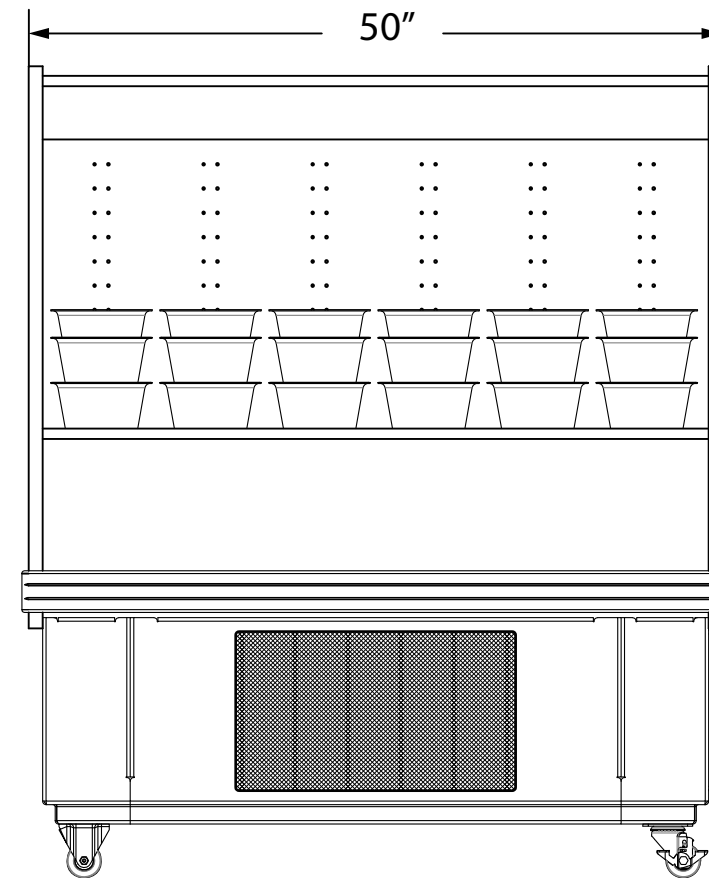

**Floraline Floralwall
MP4' - Self-Contained
Mobile Merchandiser**

Our self-contained solution that still packs the Floraline Floral Care System for long lasting flowers to drive that impulse purchase.

Features:

- •Soft Air Flow Environment - evenly distributed refrigerated floral envelope.
- •Controlled low air temperature range.
- •Prefilter on air intake for cooling efficiency and easy maintenance.
- •Over temp alarm.
- •Polyurethane foamed in place insulation.
- •Your choice of laminate and trim packages to match any color palette.
- •Self-Contained, Plug and Display!

Capacity: 18 vases.

MP4 Mobile Mini SC				
FANS	0.5 AMP	115V	1PH	60Hz
Compressor		115V	1PH	60Hz
RLA	3.65 AMP			
Box Fans	0.37 AMP	115V	1PH	60Hz
Evap Pan	5.0 AMP	115V	1PH	60Hz
LED Lights	.06 AMP			
Total AMP	9.58 AMP			
BTUs@+25°F	1,760		R-404A STANDARD	
Defrost Cycle - 3 times daily for 20 minutes each				
Dedicated 115V / 15 amp service REQUIRED				

Floraline Display Products Corporation - www.floraline.com

38160 Western Parkway Willoughby, Ohio 44904 Phone: (440) 975-9449 or 800-239-3722 Fax: (440) 918-9043

Disclaimer Notice: Product specifications, drawings, materials, construction methods, pricing and availability subject to change without notice.

Floraline Display Products Corporation - www.floraline.com

38160 Western Parkway Willoughby, Ohio 44904 Phone: (440) 975-9449 or 800-239-3722 Fax: (440) 918-9043

Disclaimer Notice: Product specifications, drawings, materials, construction methods, pricing and availability subject to change without notice.