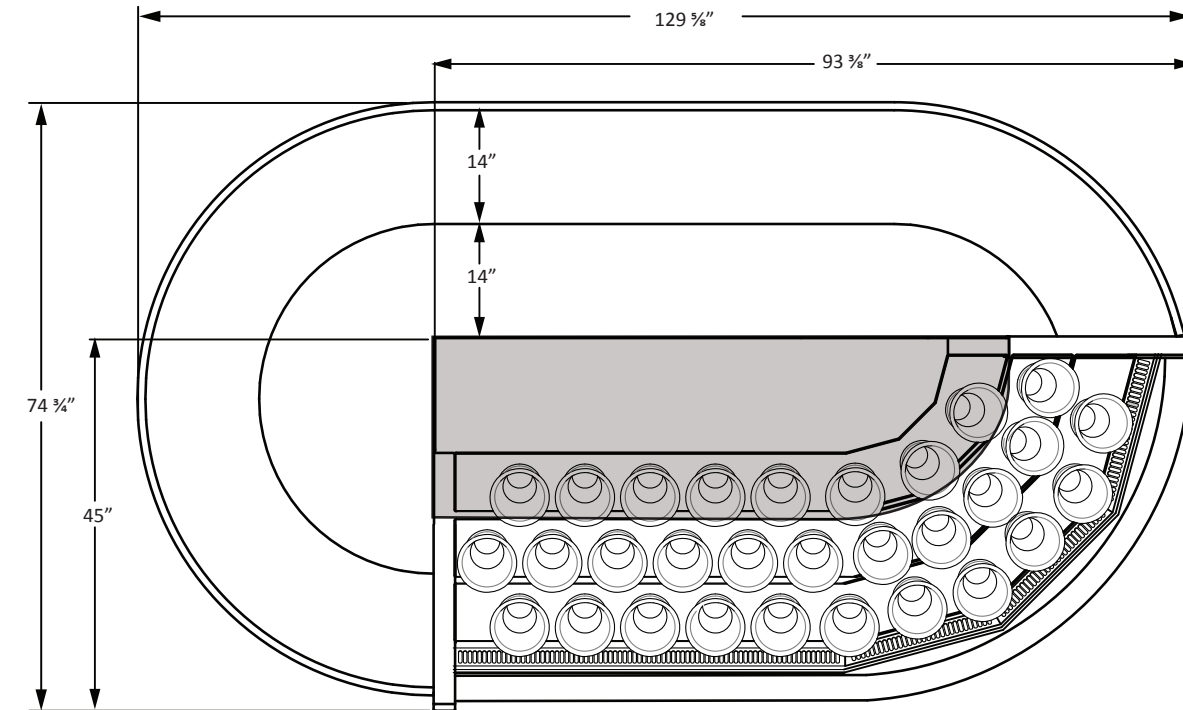

Floraline Floralwall MP 7'9" Stepped Island

Have it all in one refrigerated fixture! This case has multiple merchandising areas; self-watering vases for cut flowers and a stepped display section for potted plants or anything you can think of.

Features:

- Self-watering - Automatic drain and fill cycle using our proprietary electronics.
- Automatic water level sensor - always have vases full of fresh water.
- Soft Air Flow Environment - evenly distributed floral envelop, sealed with our air curtain to simulate a closed door case.
- Consistent 36° F. air temperature.
- High Humidity - 65% to 80%.
- 15° forward lean, locking vase collars - ensures your bouquets are displayed properly.
- Polyurethane foamed in place insulation.
- Your choice of laminate and trim packages to match any color palette.
- 30 watering vases plus steps.

Stepped Display Side

Self-Watering Vase Display Side

WATERING TROUGHS

STEPS SECTION

Note:

* shown in standard location, alternate locations available

LIGHTS	1.0 AMP		MP7'-9" RC
FANS	1.1 AMP	115V	1PH 60Hz
	1.5 AMP		
BTUs@+25°F	4,790		R-404A STANDARD