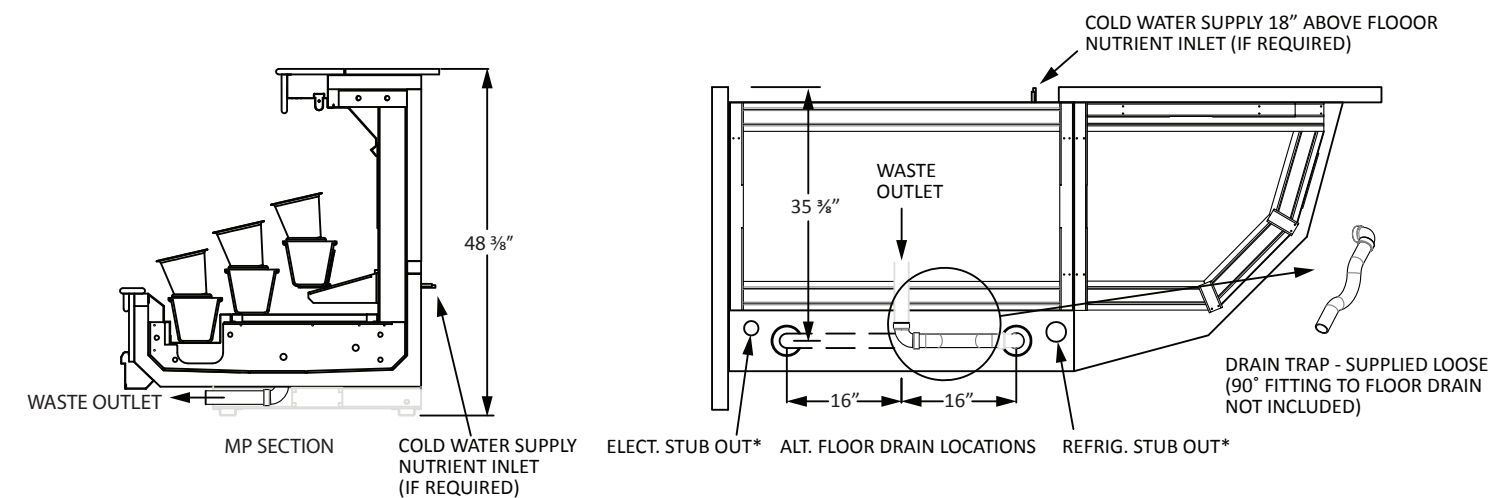

Floraline Floralwall MP 7'9" Stepped Island

Have it all in one refrigerated fixture! This case has multiple merchandising areas; self-watering vases for cut flowers and a stepped display section for potted plants or anything you can think of.

Features:

- Self-watering - Automatic drain and fill cycle using our proprietary electronics.
- Automatic water level sensor - always have vases full of fresh water.
- Soft Air Flow Environment - evenly distributed floral envelop, sealed with our air curtain to simulate a closed door case.
- Consistent 36° F. air temperature.
- High Humidity - 65% to 80%.
- 15° forward lean, locking vase collars - ensures your bouquets are displayed properly.
- Polyurethane foamed in place insulation.
- Your choice of laminate and trim packages to match any color palette.
- 30 watering vases plus steps.

Stepped Display Side

Self-Watering Vase Display Side

WATERING TROUGHS

STEPS SECTION

Note:

* shown in standard location, alternate locations available

LIGHTS	1.0 AMP		MP7'-9" RC
FANS	1.1 AMP	115V	1PH 60Hz
	1.5 AMP		
BTUs@+25°F	4,790		R-404A STANDARD